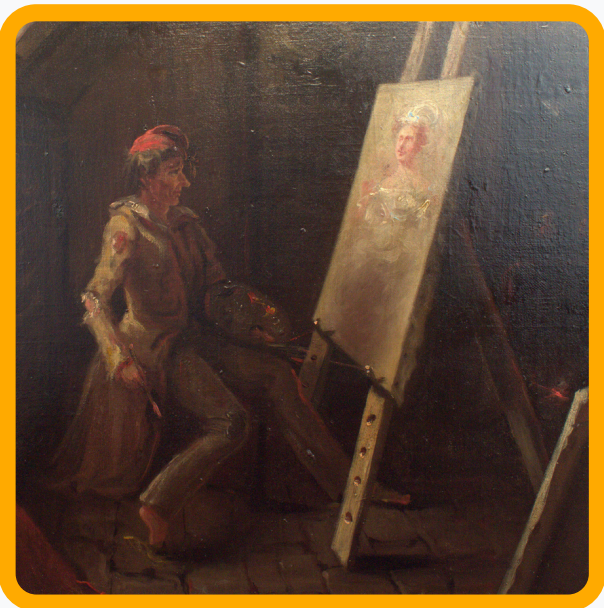

## Collections Object Spotlight

Artist at Work, Ida Waugh (American 1849-1919)

YO1-287-01

Gift of Herzl Friedlander

This painting was recently restored by Northern California Art Conservators.

Ida Waugh was a female artist from the American East Coast. Ida came from an artist family. Her father Samuel Bell Waugh was a painter known for his portraits, her brother was famous marine painter Frederick Judd Waugh, and her step-mother was miniaturist, Mary Eliza Young Waugh.

Ida's father taught her how to paint in their home in Pennsylvania before she attended the Pennsylvania Academy of Fine Arts to hone her skill. Ida also attended many European art schools including the Academie Julian in Paris. She gained fame for her oil paintings, mainly portraiture, and her work illustrating children's books with her life long companion Amy Blanchard, with whom she lived until she died in 1919. Ida's work focused on finding the humanity of her subjects. In *Artist at Work*, Ida features a painter reflecting on his in progress portrait of a woman. Growing up in a house full of artists, this would have been a familiar scene for Ida. Here, she captures the relationship between the artist and the painting. Perhaps this is a reversal of the 15th-century Dutch *Self-Portrait* by Judith Leyster.