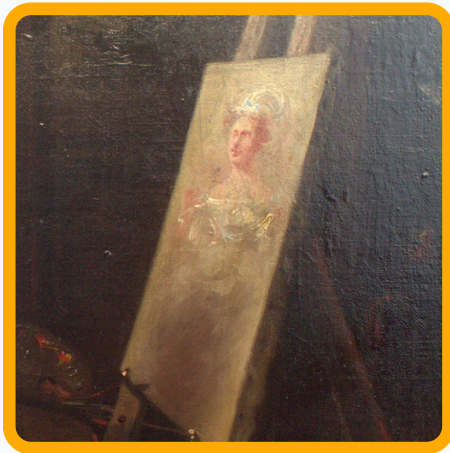

## Collections Object Spotlight

Artist at Work, Ida Waugh (American 1849-1919)

YO1-287-01

Gift of Herzl Friedlander

This painting was recently restored by Northern California Art Conservators.

Ida Waugh was a female artist from the American East Coast. Ida came from an artist family. Her father Samuel Bell Waugh was a painter known for his portraits, her brother was famous marine painter Frederick Judd Waugh, and her step-mother was miniaturist, Mary Eliza Young Waugh.

Ida's father taught her how to paint in their home in Pennsylvania before she attended the Pennsylvania Academy of Fine Arts to hone her skill. Ida also attended many European art schools including the Academie Julian in Paris. She gained fame for her oil paintings, mainly portraiture, and her work illustrating children's books with her life long companion Amy Blanchard, with whom she lived until she died in 1919. Ida's work focused on finding the humanity of her subjects. In *Artist at Work*, Ida features a painter reflecting on his in progress portrait of a woman. Growing up in a house full of artists, this would have been a familiar scene for Ida. Here, she captures the relationship between the artist and the painting. Perhaps this is a reversal of the 15th-century Dutch *Self-Portrait* by Judith Leyster.