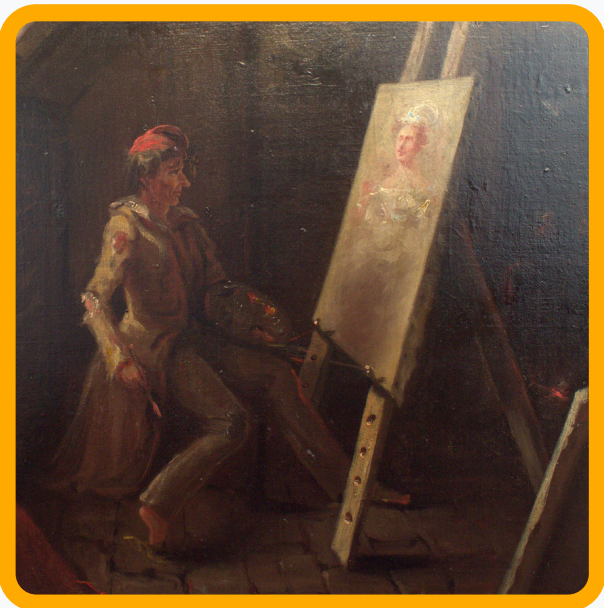

## Collections Object Spotlight

Artist at Work, Ida Waugh (American 1849-1919)

YO1-287-01

Gift of Herzl Friedlander

This painting was recently restored by Northern California Art Conservators.

Ida Waugh was a female artist from the American East Coast. Ida came from an artist family. Her father Samuel Bell Waugh was a painter known for his portraits, her brother was famous marine painter Frederick Judd Waugh, and her step-mother was miniaturist, Mary Eliza Young Waugh.

Ida's father taught her how to paint in their home in Pennsylvania before she attended the Pennsylvania Academy of Fine Arts to hone her skill. Ida also attended many European art schools including the Academie Julian in Paris. She gained fame for her oil paintings, mainly portraiture, and her work illustrating children's books with her life long companion Amy Blanchard, with whom she lived until she died in 1919. Ida's work focused on finding the humanity of her subjects. In *Artist at Work*, Ida features a painter reflecting on his in progress portrait of a woman. Growing up in a house full of artists, this would have been a familiar scene for Ida. Here, she captures the relationship between the artist and the painting. Perhaps this is a reversal of the 15th-century Dutch *Self-Portrait* by Judith Leyster.