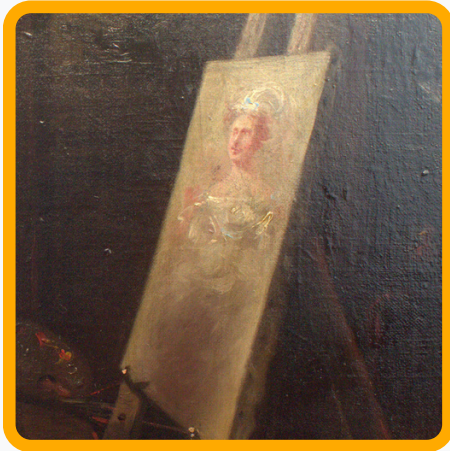

## Collections Object Spotlight

Artist at Work, Ida Waugh (American 1849-1919)

YO1-287-01

Gift of Herzl Friedlander

This painting was recently restored by Northern California Art Conservators.

Ida Waugh was a female artist from the American East Coast. Ida came from an artist family. Her father Samuel Bell Waugh was a painter known for his portraits, her brother was famous marine painter Frederick Judd Waugh, and her step-mother was miniaturist, Mary Eliza Young Waugh.

Ida's father taught her how to paint in their home in Pennsylvania before she attended the Pennsylvania Academy of Fine Arts to hone her skill. Ida also attended many European art schools including the Academie Julian in Paris. She gained fame for her oil paintings, mainly portraiture, and her work illustrating children's books with her life long companion Amy Blanchard, with whom she lived until she died in 1919. Ida's work focused on finding the humanity of her subjects. In *Artist at Work*, Ida features a painter reflecting on his in progress portrait of a woman. Growing up in a house full of artists, this would have been a familiar scene for Ida. Here, she captures the relationship between the artist and the painting. Perhaps this is a reversal of the 15th-century Dutch *Self-Portrait* by Judith Leyster.