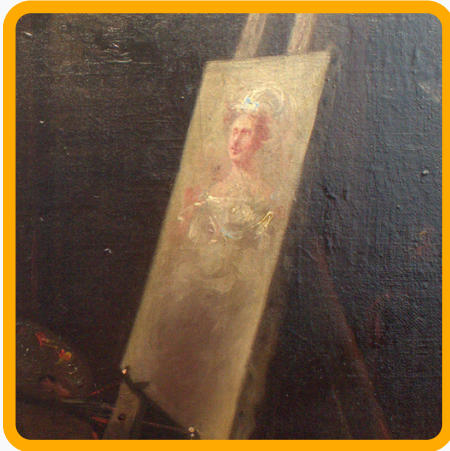

December:

How to Throw a Party Like a Victorian @ Yolo and Clarksburg

This Month Grimm Tales opened at the Gibson House. This exhibition explores storytelling in many forms and features story quilts made by Yolo County Women, a creation story provided by the Yocha Dehe Winton Nation, and images & stories from Victorian Children's Books.

Come see the Exhibition! Grimm Tales: Stories of Life and Death at the Gibson House

Collections Object Spotlight

Artist at Work, Ida Waugh (American 1849-1919)

YO1-287-01

Gift of Herzl Friedlander

This painting was recently restored by Northern California Art conservators.

Ida Waugh was a female artist from the American east coast. Ida came from an artist family. Her father Samuel Bell Waugh was a painter known for his portraits, her brother was famous Marine painter Frederick Judd Waugh, and her step-mother was miniaturist, Mary Eliza Young Waugh.