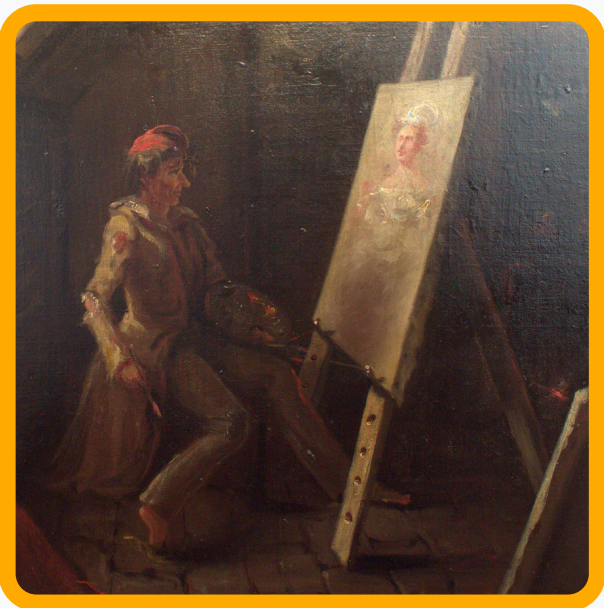

Ida's father taught her how to paint in their home in Pennsylvania before she attended the Pennsylvania Academy of Fine Arts to hone her skill. Ida also attended many European art schools including the Academie Julian in Paris. She gained fame for her oil paintings, mainly portraiture, and her work illustrating children's books with her life long companion Amy Blanchard, with whom she lived until she died in 1919. Ida's work focused on finding the humanity of her subjects. In *Artist at Work*, Ida features a painter reflecting on his in progress portrait of a woman. Growing up in a house full of artists, this would have been a familiar scene for Ida. Here, she captures the relationship between the artist and the painting. Perhaps this is a reversal of the 15th-century Dutch *Self-Portrait* by Judith Leyster.