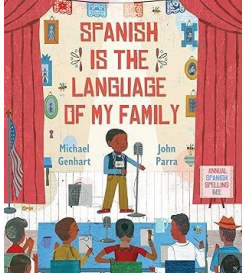

YOLO COUNTY LIBRARY

PRODUCIDO POR EL CONDADO DE YOLO.

MES DE LA HERENCIA LATINA

NET WEIGHT
2024 G.

LATINO/A HERITAGE MONTH

PRODUCED BY YOLO COUNTY.

YOLO COUNTY ARCHIVES

YCHC

Yolo County Historical Collection

For Younger Children

For Older Children

Image of mola artwork by Flickr user F Delventhal.

For Teens

For Adults