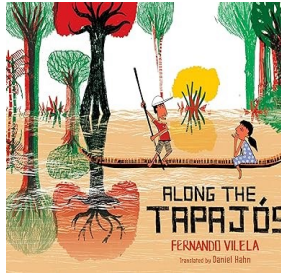

YOLO COUNTY LIBRARY

PRODUCIDO POR EL CONDADO DE YOLO.

MES DE LA HERENCIA LATINA

NET WEIGHT
2024 G.

LATINO/A HERITAGE MONTH

PRODUCED BY YOLO COUNTY.

YOLO COUNTY ARCHIVES

YCHC

Yolo County Historical Collection

For Younger Children

For Older Children

Image of mola artwork by Flickr user F Delventhal.

For Teens

For Adults