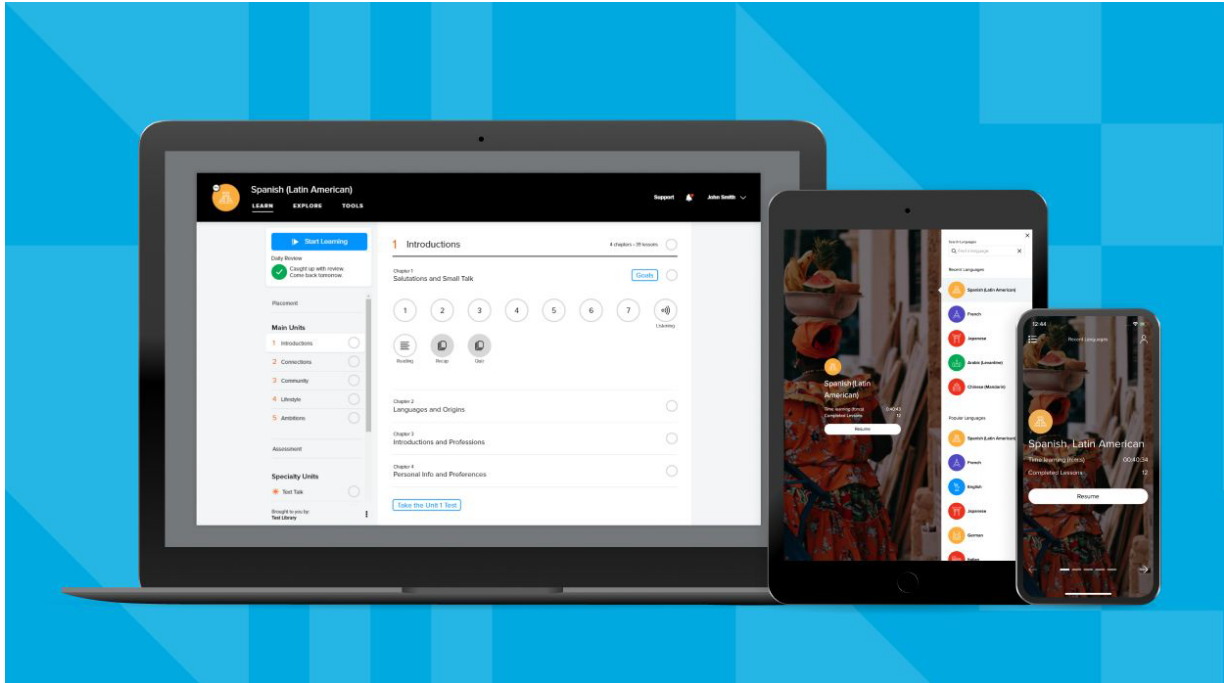

Welcome to Mango!

Mango is the **only personalized, adaptive language-learning experience that provides the tools and guidance you need to expand your language skills** wherever and however you learn best. Let's get started:

STEP 1:
Create a Profile

Sign in to your account:
<https://yolocountylibrary.org/>

STEP 2:
Select your language course.
Choose from over 70 world
languages, including English.

Questions? Need help signing in? Chat with your local
library staff or contact Mango Languages directly at
support@mangolanguages.com